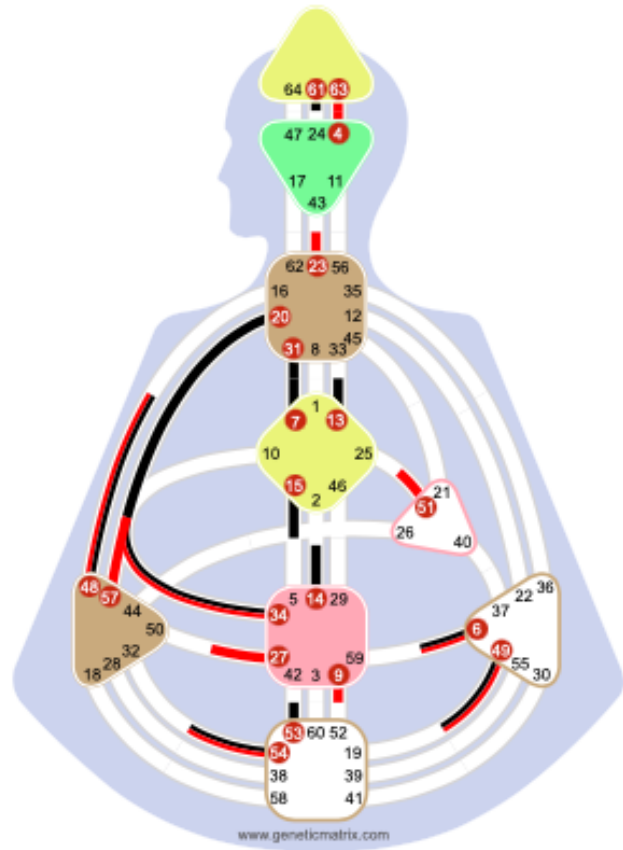

Connection

Bi

Birth Date: 1971, 00:30 (UTC+01:00)
 Birth Place: Germany
 Age: 52 years
 Type: Pure Manifesting Generator
 Profile: 2/4 - Hermit / Opportunist
 Definition: Split - Small (43)
 Strategy: Respond
 Themes: Satisfaction / Frustration (Anger)
 Incarnation Cross: RAX Penetration 2

Connection theme:
 9-0 Nowhere to go
 Definition:
 Split

Bi

- 51.4 ☉ 53.2
- 57.4 ☊ 54.2 ▼
- ▼ 49.4 ♋ 13.2
- ▼ 4.4 ♌ 7.2 ▼
- 6.2 ☾ 61.3 ▲
- 27.2 ♍ 31.3
- 63.1 ♎ 15.5 ▲
- ▼ 54.2 ♏ 49.4 ▼
- 9.1 ♐ 14.3
- 23.3 ♑ 20.3 ▼
- 48.2 ♒ 48.1
- ★ 34.3 ♓ 34.1 ★
- 6.6 ♈ 6.5 ▼

Compromise Channels
 Charisma (20-34)
 Power (34-57)
 Beat (2-14)
 Logic (4-63)
 The Alpha (7-31)

Quantum

Connection Channels

Dominance Channels
 The Brain Wave (20-57)
 Community (37-40)

Leila El Oueriagli

System: Tropical

Leila El Oueriagli

Birth Date: 26 February 1995, 07:30 (UTC+01:00)
 Birth Place: Schwaebisch Hall, Germany
 Age: 28 years
 Type: Emotional Generator
 Profile: 2/4 - Hermit / Opportunist
 Definition: Split - Large
 Strategy: Respond
 Themes: Satisfaction / Frustration
 Incarnation Cross: RAX Planning 1