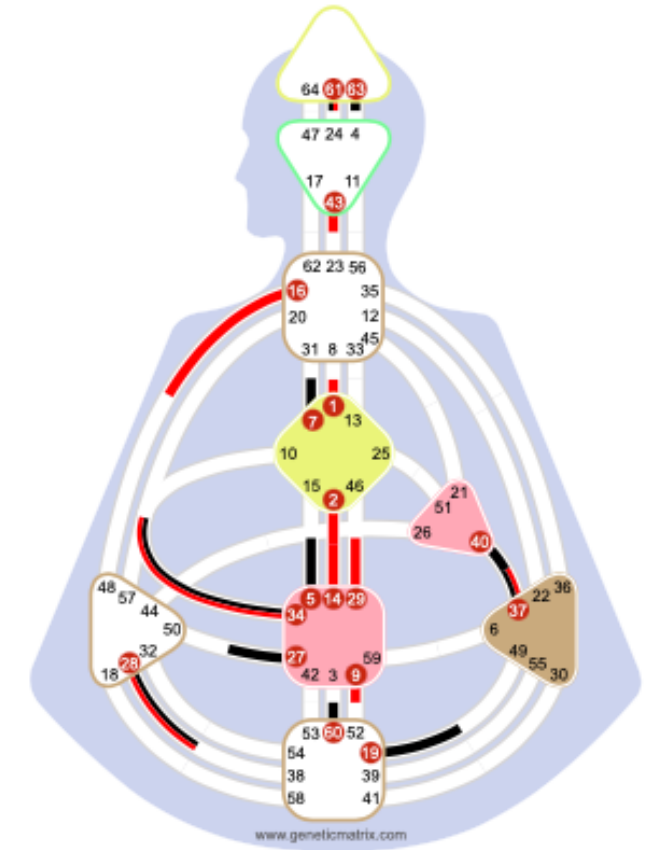

System: Tropical

Leila El Oueriagli

Birth Date: 26 February 1995, 07:30 (UTC+01:00)
Birth Place: Schwaebisch Hall, Germany
Age: 28 years
Type: Emotional Generator
Profile: 2/4 - Hermit / Opportunist
Definition: Split - Large
Strategy: Respond
Themes: Satisfaction / Frustration
Incarnation Cross: RAX Planning 1

Electromagnetic Channels
Structuring (23-43)
The Wavelength (16-48)
Rhythm (5-15)
Synthesis (19-49)