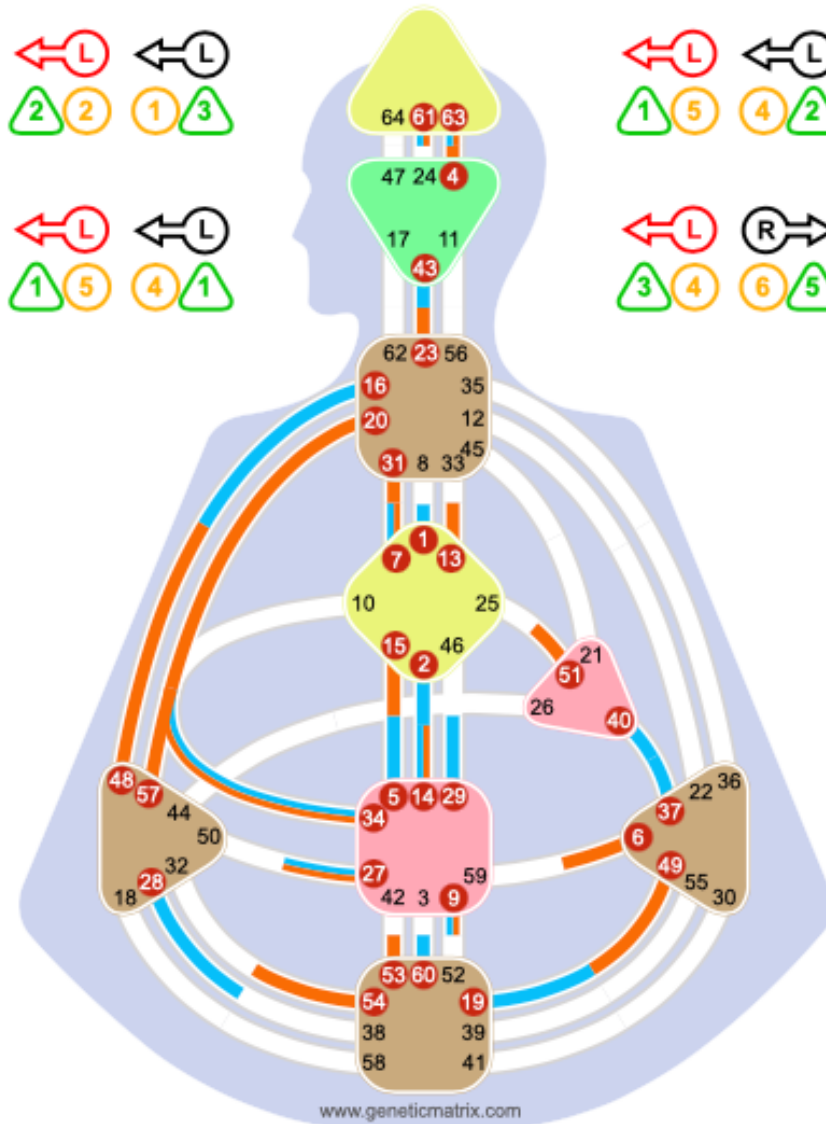

Connection

Bi

Birth Date: 1971, 00:30 (UTC+01:00)
 Birth Place: Germany
 Age: 52 years
 Type: Pure Manifesting Generator
 Profile: 2/4 - Hermit / Opportunist
 Definition: Split - Small (43)
 Strategy: Respond
 Themes: Satisfaction / Frustration (Anger)
 Incarnation Cross: RAX Penetration 2

Connection theme:
 9-0 Nowhere to go
 Definition:
 Split

Bi

- 51.4 ☉ 53.2
- 57.4 ☊ 54.2 ▼
- ▼ 49.4 ♋ 13.2
- ▼ 4.4 ♌ 7.2 ▼
- 6.2 ☾ 61.3 ▲
- 27.2 ♍ 31.3
- 63.1 ♎ 15.5 ▲
- ▼ 54.2 ♏ 49.4 ▼
- 9.1 ♐ 14.3
- 23.3 ♑ 20.3 ▼
- 48.2 ♒ 48.1
- ★ 34.3 ♓ 34.1 ★
- 6.6 ♈ 6.5 ▼

Compromise Channels
 Charisma (20-34)
 Power (34-57)
 Beat (2-14)
 Logic (4-63)
 The Alpha (7-31)

Quantum

Connection Channels

Dominance Channels
 The Brain Wave (20-57)
 Community (37-40)

Leila El Oueriagli

Electromagnetic Channels
 Structuring (23-43)
 The Wavelength (16-48)
 Rhythm (5-15)
 Synthesis (19-49)